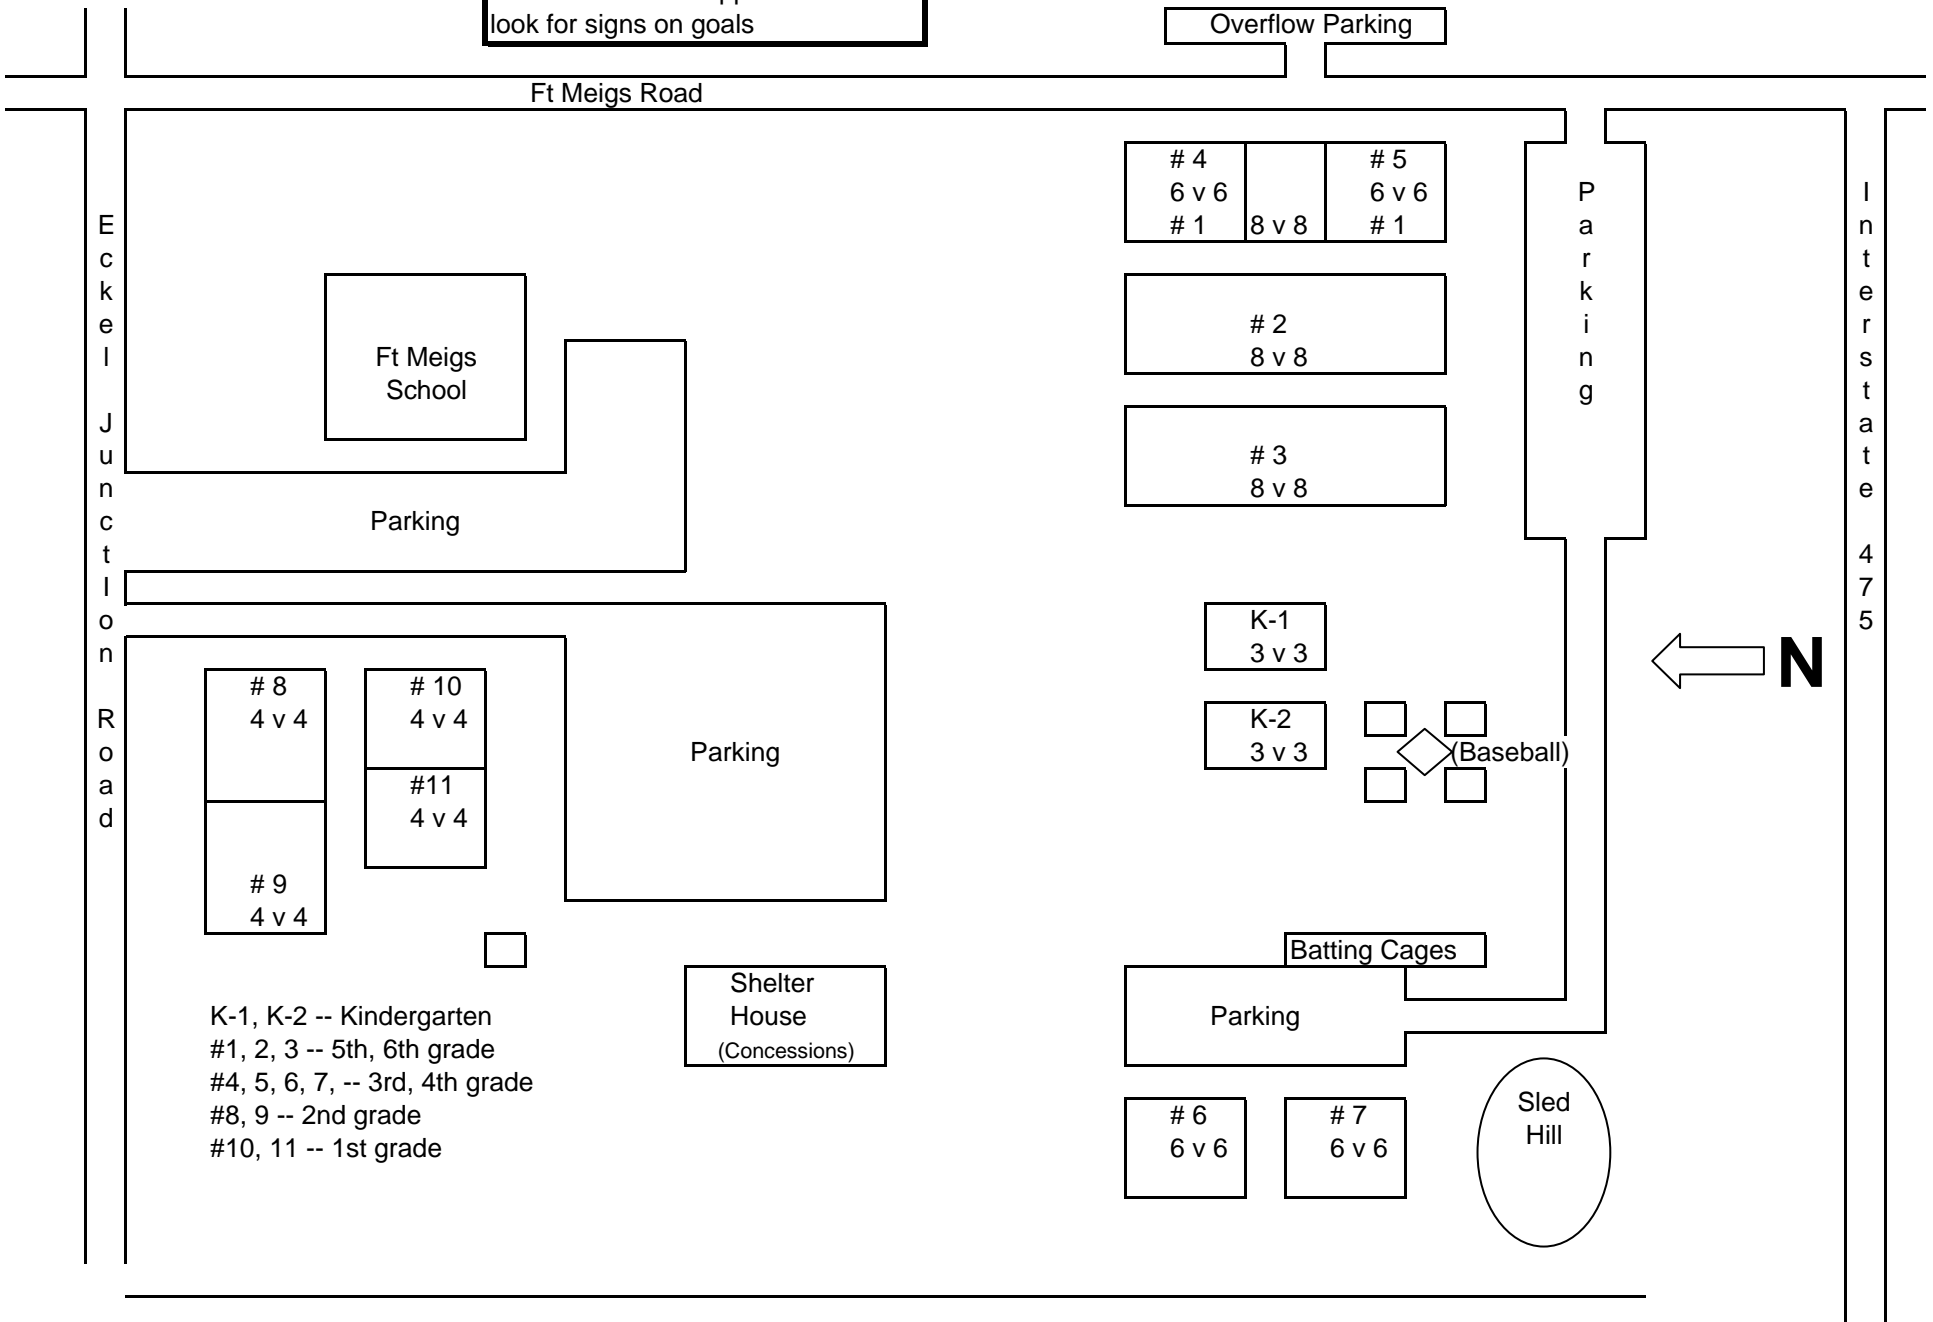

PYSA OPENING DAY and RIVERCREST FIELD LAYOUT

field locations are approximations
look for signs on goals

K-1, K-2 -- Kindergarten
#1, 2, 3 -- 5th, 6th grade
#4, 5, 6, 7, -- 3rd, 4th grade
#8, 9 -- 2nd grade
#10, 11 -- 1st grade